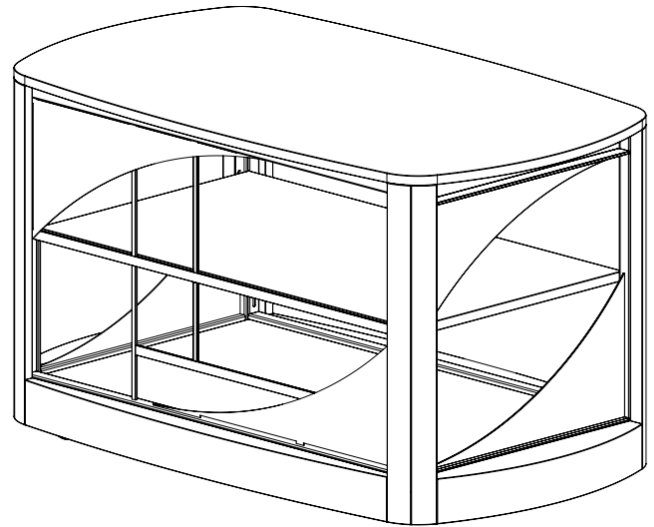

Square, h 75 cm - 3 No. Shelves

Extra components
Extractable countertop

the attached image is purely indicative

“Servilio 75 R”

Square, h 75 cm - 2 No. Shelves

+ 2 No. Extractable countertops

Extra components

Intermediate shelf

“Servilio 75 O”

Round, h 75 cm - 2 No. Shelves

the attached image is purely indicative

Extra components

Intermediate shelf

Extractable countertop

“Servilio 75 O”

Round, h 75 cm - 3 No. Shelves

Extra components
Extractable countertop

“Servilio 75 O”

Round, h 75 cm - 2 No. Shelves

+2 No. Extractable counter tops

the attached image is purely indicative

Extra components

Intermediate shelf

“Servilio” Trolley 95

“Servilio 95 R”

Square, h 95 cm - 2 No. Shelves

the attached image is purely indicative

Extra components

Intermediate shelf

Extractable countertop