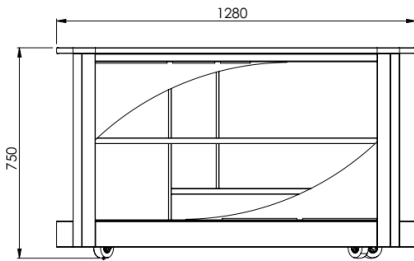

Square, h 75 cm - 3 No. Shelves

Extra components
Extractable countertop

the attached image is purely indicative

“Servilio 75 R”

Square, h 75 cm - 2 No. Shelves

+ 2 No. Extractable countertops

Extra components

Intermediate shelf

“Servilio 75 O”

Round, h 75 cm - 2 No. Shelves

the attached image is purely indicative

Extra components

Intermediate shelf

Extractable countertop

“Servilio 75 O”

Round, h 75 cm - 3 No. Shelves

Extra components
Extractable countertop

“Servilio 75 O”

Round, h 75 cm - 2 No. Shelves

+2 No. Extractable counter tops

the attached image is purely indicative

Extra components