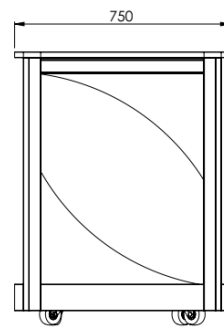

“Servilio 95 R”

Square, h 95 cm - 3 No. Shelves

the attached image is purely indicative

Extra components
Extractable countertop

“Servilio 95 R”

Square, h 95 cm - 2 No. Shelves

+ 2 No. Extractable countertops

Extra components

Intermediate shelf

“Servilio 95 O”

Round, h 95 cm - 2 No. Shelves

the attached image is purely indicative

Extra components

Intermediate shelf

Extractable countertop

“Servilio 95 O”

Round, h 95 cm - 3 No. Shelves

Extra components
Extractable countertop

“Servilio 95 O”

Round, h 95 cm - 2 No. Shelves

+ 2 No. Extractable countertops

the attached image is purely indicative

Extra components