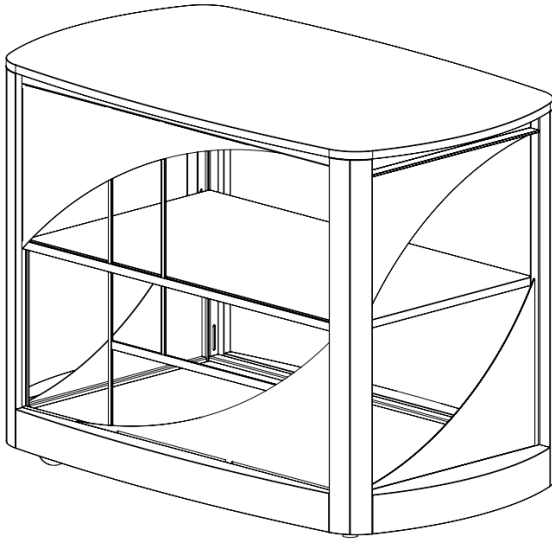

“Servilio 95 R”

Square, h 95 cm - 3 No. Shelves

the attached image is purely indicative

Extra components
Extractable countertop

“Servilio 95 R”

Square, h 95 cm - 2 No. Shelves

+ 2 No. Extractable countertops

Extra components

Intermediate shelf

“Servilio 95 O”

Round, h 95 cm - 2 No. Shelves

the attached image is purely indicative

Extra components

Intermediate shelf

Extractable countertop

“Servilio 95 O”

Round, h 95 cm - 3 No. Shelves

Extra components
Extractable countertop

“Servilio 95 O”

Round, h 95 cm - 2 No. Shelves

+ 2 No. Extractable countertops

the attached image is purely indicative

Extra components