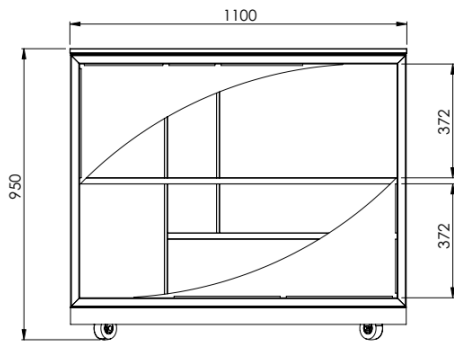

Intermediate shelf

“Servilio 75 O”

Round, h 75 cm - 2 No. Shelves

the attached image is purely indicative

Extra components

Intermediate shelf

Extractable countertop

“Servilio 75 O”

Round, h 75 cm - 3 No. Shelves

Extra components
Extractable countertop

“Servilio 75 O”

Round, h 75 cm - 2 No. Shelves

+2 No. Extractable counter tops

the attached image is purely indicative

Extra components

Intermediate shelf

“Servilio” Trolley 95

“Servilio 95 R”

Square, h 95 cm - 2 No. Shelves

the attached image is purely indicative

Extra components

Intermediate shelf

Extractable countertop

“Servilio 95 R”

Square, h 95 cm - 3 No. Shelves

the attached image is purely indicative

Extra components
Extractable countertop

“Servilio 95 R”

Square, h 95 cm - 2 No. Shelves

+ 2 No. Extractable countertops