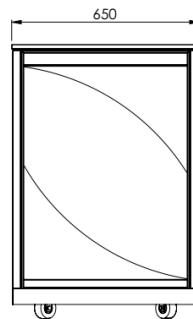

Round, h 75 cm - 3 No. Shelves

Extra components
Extractable countertop

“Servilio 75 O”

Round, h 75 cm - 2 No. Shelves

+2 No. Extractable counter tops

the attached image is purely indicative

Extra components

Intermediate shelf

“Servilio” Trolley 95

“Servilio 95 R”

Square, h 95 cm - 2 No. Shelves

the attached image is purely indicative

Extra components

Intermediate shelf

Extractable countertop

“Servilio 95 R”

Square, h 95 cm - 3 No. Shelves

the attached image is purely indicative

Extra components
Extractable countertop

“Servilio 95 R”

Square, h 95 cm - 2 No. Shelves

+ 2 No. Extractable countertops