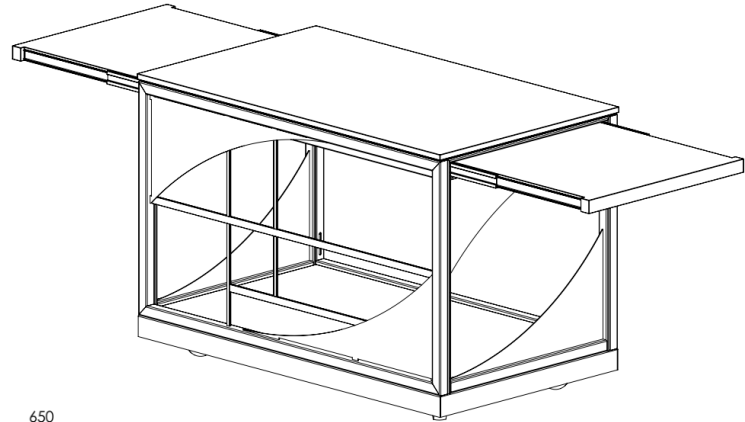

“Servilio” Trolley 75

“Servilio 75 R”

Square, h 75 cm - 2 No. Shelves

Extra components

Intermediate shelf

Extractable countertop

the attached image is purely indicative

"Servilio 75 R"

Square, h 75 cm - 3 No. Shelves

Extra components
Extractable countertop

the attached image is purely indicative

“Servilio 75 R”

Square, h 75 cm - 2 No. Shelves

+ 2 No. Extractable countertops

Extra components

Intermediate shelf

“Servilio 75 O”

Round, h 75 cm - 2 No. Shelves

the attached image is purely indicative

Extra components

Intermediate shelf

Extractable countertop

“Servilio 75 O”

Round, h 75 cm - 3 No. Shelves

Extra components
Extractable countertop

“Servilio 75 O”

Round, h 75 cm - 2 No. Shelves

+2 No. Extractable counter tops

the attached image is purely indicative

Extra components