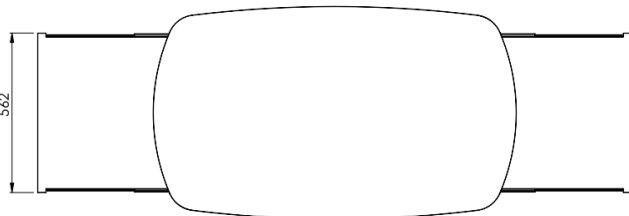

Intermediate shelf

“Servilio 75 O”

Round, h 75 cm - 2 No. Shelves

the attached image is purely indicative

Extra components

Intermediate shelf

Extractable countertop

“Servilio 75 O”

Round, h 75 cm - 3 No. Shelves

Extra components
Extractable countertop

“Servilio 75 O”

Round, h 75 cm - 2 No. Shelves

+2 No. Extractable counter tops

the attached image is purely indicative

Extra components

Intermediate shelf

“Servilio” Trolley 95

“Servilio 95 R”

Square, h 95 cm - 2 No. Shelves

the attached image is purely indicative

Extra components

Intermediate shelf

Extractable countertop

“Servilio 95 R”

Square, h 95 cm - 3 No. Shelves

the attached image is purely indicative

Extra components
Extractable countertop

“Servilio 95 R”

Square, h 95 cm - 2 No. Shelves

+ 2 No. Extractable countertops