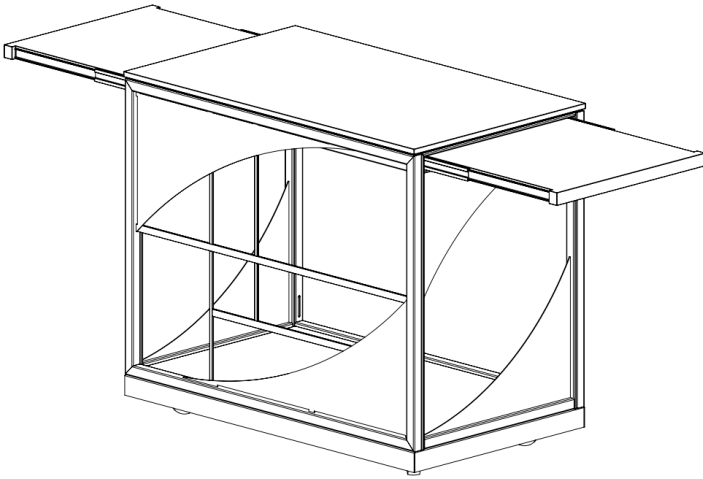

Intermediate shelf

“Servilio” Trolley 95

“Servilio 95 R”

Square, h 95 cm - 2 No. Shelves

the attached image is purely indicative

Extra components

Intermediate shelf

Extractable countertop

“Servilio 95 R”

Square, h 95 cm - 3 No. Shelves

the attached image is purely indicative

Extra components
Extractable countertop

“Servilio 95 R”

Square, h 95 cm - 2 No. Shelves

+ 2 No. Extractable countertops

Extra components

Intermediate shelf

“Servilio 95 O”

Round, h 95 cm - 2 No. Shelves

the attached image is purely indicative

Extra components

Intermediate shelf

Extractable countertop

“Servilio 95 O”

Round, h 95 cm - 3 No. Shelves

Extra components
Extractable countertop

“Servilio 95 O”

Round, h 95 cm - 2 No. Shelves

+ 2 No. Extractable countertops

the attached image is purely indicative

Extra components