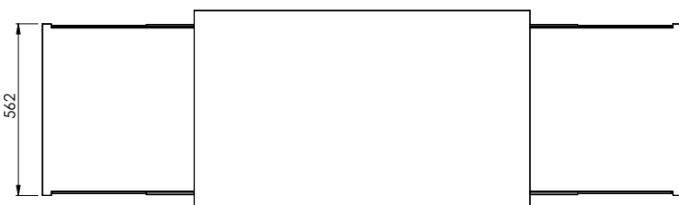

Intermediate shelf

“Servilio” Trolley 95

“Servilio 95 R”

Square, h 95 cm - 2 No. Shelves

the attached image is purely indicative

Extra components

Intermediate shelf

Extractable countertop

“Servilio 95 R”

Square, h 95 cm - 3 No. Shelves

the attached image is purely indicative

Extra components
Extractable countertop

“Servilio 95 R”

Square, h 95 cm - 2 No. Shelves

+ 2 No. Extractable countertops

Extra components

Intermediate shelf

“Servilio 95 O”

Round, h 95 cm - 2 No. Shelves

the attached image is purely indicative

Extra components

Intermediate shelf

Extractable countertop

“Servilio 95 O”

Round, h 95 cm - 3 No. Shelves

Extra components
Extractable countertop

“Servilio 95 O”

Round, h 95 cm - 2 No. Shelves

+ 2 No. Extractable countertops

the attached image is purely indicative

Extra components