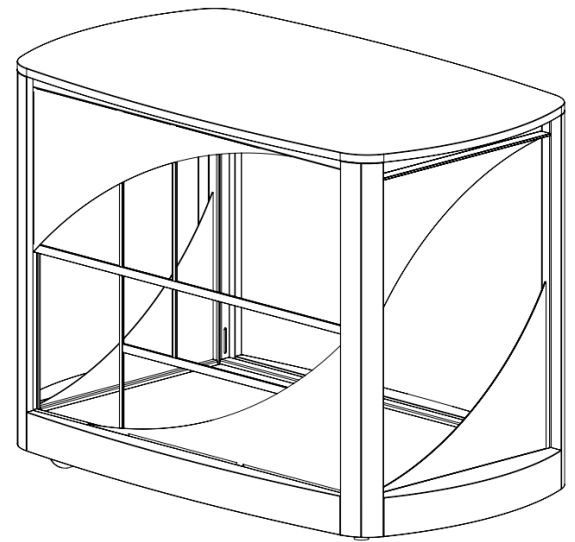

“Servilio 95 R”

Square, h 95 cm - 3 No. Shelves

the attached image is purely indicative

Extra components
Extractable countertop

“Servilio 95 R”

Square, h 95 cm - 2 No. Shelves

+ 2 No. Extractable countertops

Extra components

Intermediate shelf

“Servilio 95 O”

Round, h 95 cm - 2 No. Shelves

the attached image is purely indicative

Extra components

Intermediate shelf

Extractable countertop

“Servilio 95 O”

Round, h 95 cm - 3 No. Shelves

Extra components
Extractable countertop

“Servilio 95 O”

Round, h 95 cm - 2 No. Shelves

+ 2 No. Extractable countertops

the attached image is purely indicative

Extra components