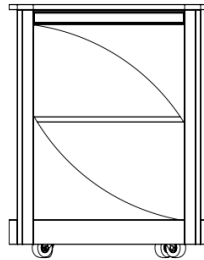

“Servilio 95 R”

Square, h 95 cm - 3 No. Shelves

the attached image is purely indicative

Extra components
Extractable countertop

“Servilio 95 R”

Square, h 95 cm - 2 No. Shelves

+ 2 No. Extractable countertops

Extra components

Intermediate shelf

“Servilio 95 O”

Round, h 95 cm - 2 No. Shelves

the attached image is purely indicative

Extra components

Intermediate shelf

Extractable countertop

“Servilio 95 O”

Round, h 95 cm - 3 No. Shelves

Extra components
Extractable countertop

“Servilio 95 O”

Round, h 95 cm - 2 No. Shelves

+ 2 No. Extractable countertops

the attached image is purely indicative

Extra components