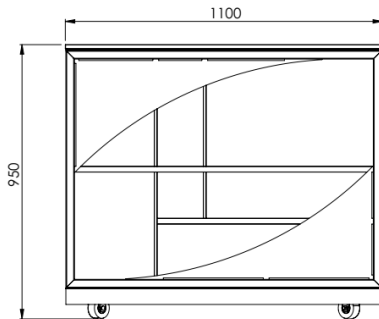

Round, h 75 cm - 3 No. Shelves

Extra components
Extractable countertop

“Servilio 75 O”

Round, h 75 cm - 2 No. Shelves

+2 No. Extractable counter tops

the attached image is purely indicative

Extra components

Intermediate shelf

“Servilio” Trolley 95

“Servilio 95 R”

Square, h 95 cm - 2 No. Shelves

the attached image is purely indicative

Extra components

Intermediate shelf

Extractable countertop

“Servilio 95 R”

Square, h 95 cm - 3 No. Shelves

the attached image is purely indicative

Extra components
Extractable countertop

“Servilio 95 R”

Square, h 95 cm - 2 No. Shelves

+ 2 No. Extractable countertops