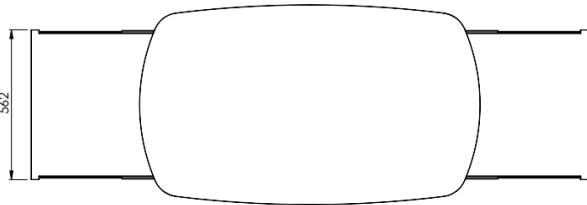

“Servilio 95 O”

Round, h 95 cm - 2 No. Shelves

+ 2 No. Extractable countertops

the attached image is purely indicative

Extra components

Intermediate shelf