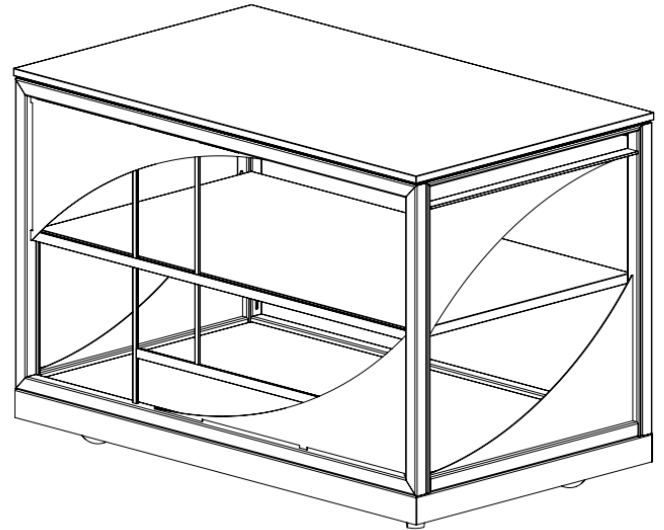

“Servilio” Trolley 75

“Servilio 75 R”

Square, h 75 cm - 2 No. Shelves

Extra components

Intermediate shelf

Extractable countertop

the attached image is purely indicative

"Servilio 75 R"

Square, h 75 cm - 3 No. Shelves

Extra components
Extractable countertop

the attached image is purely indicative

“Servilio 75 R”

Square, h 75 cm - 2 No. Shelves

+ 2 No. Extractable countertops

Extra components

Intermediate shelf

“Servilio 75 O”

Round, h 75 cm - 2 No. Shelves

the attached image is purely indicative

Extra components

Intermediate shelf

Extractable countertop

“Servilio 75 O”