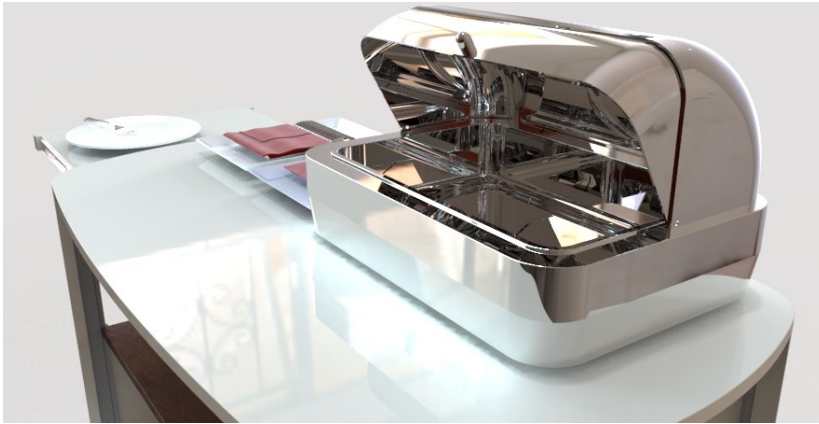

“Servilio 95 R”

Square, h 95 cm - 3 No. Shelves

the attached image is purely indicative

Extra components
Extractable countertop

“Servilio 95 R”

Square, h 95 cm - 2 No. Shelves

+ 2 No. Extractable countertops

Extra components

Intermediate shelf

“Servilio 95 O”

Round, h 95 cm - 2 No. Shelves

the attached image is purely indicative

Extra components

Intermediate shelf

Extractable countertop