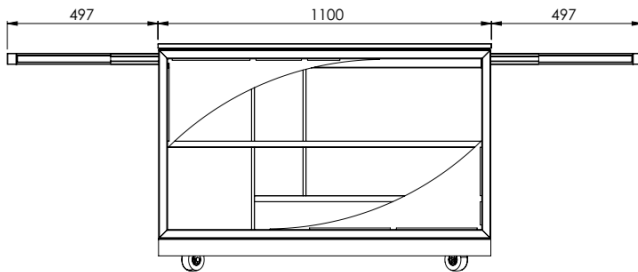

“Servilio” Trolley 75

“Servilio 75 R”

Square, h 75 cm - 2 No. Shelves

Extra components

Intermediate shelf

Extractable countertop

the attached image is purely indicative

"Servilio 75 R"

Square, h 75 cm - 3 No. Shelves

Extra components
Extractable countertop

the attached image is purely indicative

“Servilio 75 R”

Square, h 75 cm - 2 No. Shelves

+ 2 No. Extractable countertops

Extra components

Intermediate shelf

“Servilio 75 O”

Round, h 75 cm - 2 No. Shelves

the attached image is purely indicative

Extra components

Intermediate shelf

Extractable countertop

“Servilio 75 O”

Round, h 75 cm - 3 No. Shelves

Extra components
Extractable countertop

“Servilio 75 O”

Round, h 75 cm - 2 No. Shelves

+2 No. Extractable counter tops

the attached image is purely indicative

Extra components