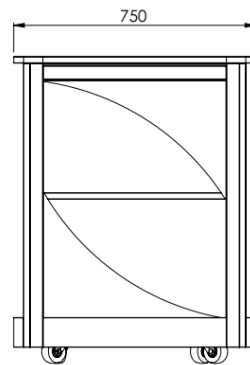

“Servilio 95 R”

Square, h 95 cm - 3 No. Shelves

the attached image is purely indicative

Extra components
Extractable countertop

“Servilio 95 R”

Square, h 95 cm - 2 No. Shelves

+ 2 No. Extractable countertops

Extra components

Intermediate shelf

“Servilio 95 O”

Round, h 95 cm - 2 No. Shelves

the attached image is purely indicative

Extra components

Intermediate shelf

Extractable countertop

“Servilio 95 O”

Round, h 95 cm - 3 No. Shelves

Extra components
Extractable countertop

“Servilio 95 O”

Round, h 95 cm - 2 No. Shelves

+ 2 No. Extractable countertops

the attached image is purely indicative

Extra components