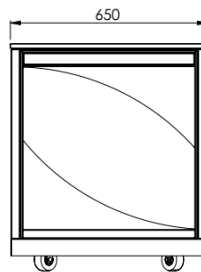

“Servilio” Trolley 75

“Servilio 75 R”

Square, h 75 cm - 2 No. Shelves

Extra components

Intermediate shelf

Extractable countertop

the attached image is purely indicative

"Servilio 75 R"

Square, h 75 cm - 3 No. Shelves

Extra components
Extractable countertop

the attached image is purely indicative

“Servilio 75 R”

Square, h 75 cm - 2 No. Shelves

+ 2 No. Extractable countertops

Extra components

Intermediate shelf

“Servilio 75 O”

Round, h 75 cm - 2 No. Shelves

the attached image is purely indicative

Extra components

Intermediate shelf

Extractable countertop

“Servilio 75 O”

Round, h 75 cm - 3 No. Shelves

Extra components
Extractable countertop

“Servilio 75 O”

Round, h 75 cm - 2 No. Shelves

+2 No. Extractable counter tops

the attached image is purely indicative

Extra components