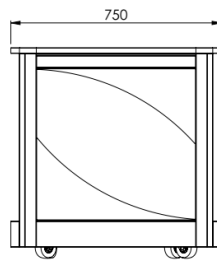

Square, h 75 cm - 3 No. Shelves

Extra components
Extractable countertop

the attached image is purely indicative

“Servilio 75 R”

Square, h 75 cm - 2 No. Shelves

+ 2 No. Extractable countertops

Extra components

Intermediate shelf

“Servilio 75 O”

Round, h 75 cm - 2 No. Shelves

the attached image is purely indicative

Extra components

Intermediate shelf

Extractable countertop

“Servilio 75 O”

Round, h 75 cm - 3 No. Shelves

Extra components
Extractable countertop

“Servilio 75 O”

Round, h 75 cm - 2 No. Shelves

+2 No. Extractable counter tops

the attached image is purely indicative

Extra components