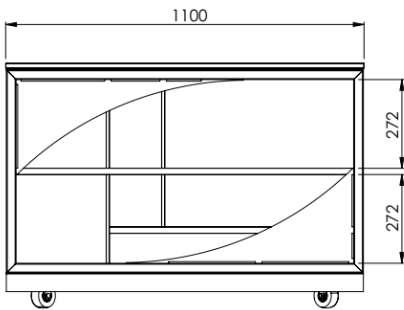

“Servilio” Trolley 75

“Servilio 75 R”

Square, h 75 cm - 2 No. Shelves

Extra components

Intermediate shelf

Extractable countertop

the attached image is purely indicative

"Servilio 75 R"

Square, h 75 cm - 3 No. Shelves

Extra components
Extractable countertop

the attached image is purely indicative

“Servilio 75 R”

Square, h 75 cm - 2 No. Shelves

+ 2 No. Extractable countertops

Extra components

Intermediate shelf

“Servilio 75 O”

Round, h 75 cm - 2 No. Shelves

the attached image is purely indicative

Extra components

Intermediate shelf

Extractable countertop

“Servilio 75 O”