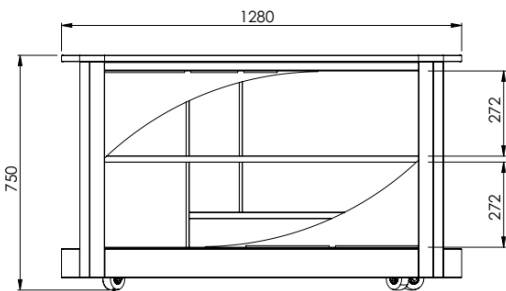

Square, h 75 cm - 3 No. Shelves

Extra components
Extractable countertop

the attached image is purely indicative

“Servilio 75 R”

Square, h 75 cm - 2 No. Shelves

+ 2 No. Extractable countertops

Extra components

Intermediate shelf

“Servilio 75 O”

Round, h 75 cm - 2 No. Shelves

the attached image is purely indicative

Extra components

Intermediate shelf

Extractable countertop

“Servilio 75 O”

Round, h 75 cm - 3 No. Shelves

Extra components
Extractable countertop

“Servilio 75 O”

Round, h 75 cm - 2 No. Shelves

+2 No. Extractable counter tops

the attached image is purely indicative

Extra components

Intermediate shelf

“Servilio” Trolley 95

“Servilio 95 R”

Square, h 95 cm - 2 No. Shelves

the attached image is purely indicative

Extra components

Intermediate shelf

Extractable countertop