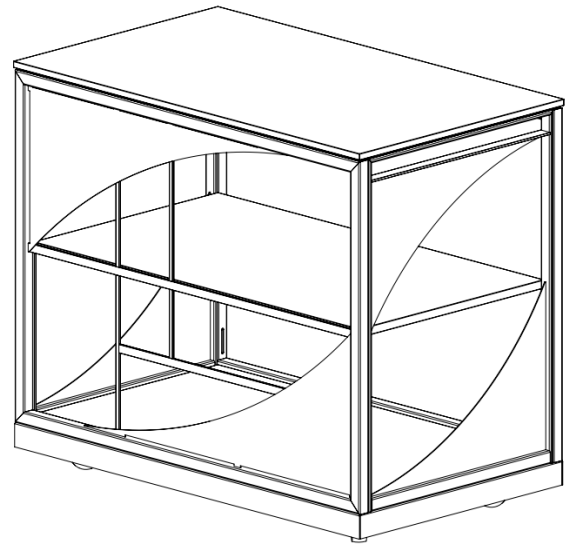

Round, h 75 cm - 3 No. Shelves

Extra components
Extractable countertop

“Servilio 75 O”

Round, h 75 cm - 2 No. Shelves

+2 No. Extractable counter tops

the attached image is purely indicative

Extra components

Intermediate shelf

“Servilio” Trolley 95

“Servilio 95 R”

Square, h 95 cm - 2 No. Shelves

the attached image is purely indicative

Extra components

Intermediate shelf

Extractable countertop

“Servilio 95 R”

Square, h 95 cm - 3 No. Shelves

the attached image is purely indicative

Extra components
Extractable countertop

“Servilio 95 R”

Square, h 95 cm - 2 No. Shelves

+ 2 No. Extractable countertops

Extra components

Intermediate shelf

“Servilio 95 O”

Round, h 95 cm - 2 No. Shelves

the attached image is purely indicative

Extra components

Intermediate shelf

Extractable countertop