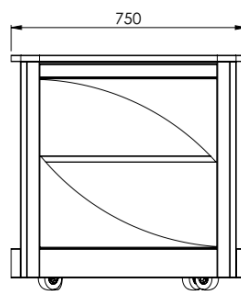

Square, h 75 cm - 3 No. Shelves

Extra components
Extractable countertop

the attached image is purely indicative

“Servilio 75 R”

Square, h 75 cm - 2 No. Shelves

+ 2 No. Extractable countertops

Extra components

Intermediate shelf

“Servilio 75 O”

Round, h 75 cm - 2 No. Shelves

the attached image is purely indicative

Extra components

Intermediate shelf

Extractable countertop

“Servilio 75 O”

Round, h 75 cm - 3 No. Shelves

Extra components
Extractable countertop

“Servilio 75 O”

Round, h 75 cm - 2 No. Shelves

+2 No. Extractable counter tops

the attached image is purely indicative

Extra components