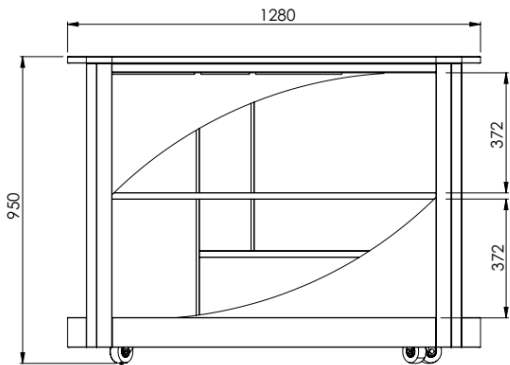

“Servilio 95 R”

Square, h 95 cm - 3 No. Shelves

the attached image is purely indicative

Extra components
Extractable countertop

“Servilio 95 R”

Square, h 95 cm - 2 No. Shelves

+ 2 No. Extractable countertops

Extra components

Intermediate shelf

“Servilio 95 O”

Round, h 95 cm - 2 No. Shelves

the attached image is purely indicative

Extra components

Intermediate shelf

Extractable countertop

“Servilio 95 O”

Round, h 95 cm - 3 No. Shelves

Extra components
Extractable countertop

“Servilio 95 O”

Round, h 95 cm - 2 No. Shelves

+ 2 No. Extractable countertops

the attached image is purely indicative

Extra components