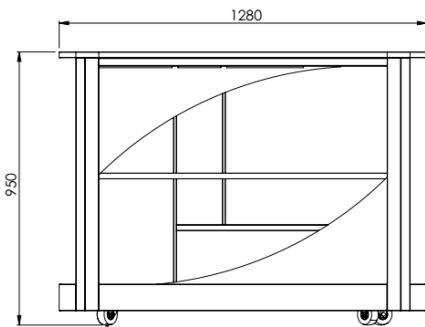

“Servilio 95 R”

Square, h 95 cm - 3 No. Shelves

the attached image is purely indicative

Extra components
Extractable countertop

“Servilio 95 R”

Square, h 95 cm - 2 No. Shelves

+ 2 No. Extractable countertops

Extra components

Intermediate shelf

“Servilio 95 O”

Round, h 95 cm - 2 No. Shelves

the attached image is purely indicative

Extra components

Intermediate shelf

Extractable countertop

“Servilio 95 O”

Round, h 95 cm - 3 No. Shelves

Extra components
Extractable countertop

“Servilio 95 O”

Round, h 95 cm - 2 No. Shelves

+ 2 No. Extractable countertops

the attached image is purely indicative

Extra components