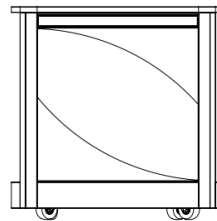

Intermediate shelf

“Servilio 75 O”

Round, h 75 cm - 2 No. Shelves

the attached image is purely indicative

Extra components

Intermediate shelf

Extractable countertop

“Servilio 75 O”

Round, h 75 cm - 3 No. Shelves

Extra components
Extractable countertop

“Servilio 75 O”

Round, h 75 cm - 2 No. Shelves

+2 No. Extractable counter tops

the attached image is purely indicative

Extra components

Intermediate shelf

“Servilio” Trolley 95

“Servilio 95 R”

Square, h 95 cm - 2 No. Shelves

the attached image is purely indicative

Extra components

Intermediate shelf

Extractable countertop

“Servilio 95 R”

Square, h 95 cm - 3 No. Shelves

the attached image is purely indicative

Extra components
Extractable countertop

“Servilio 95 R”

Square, h 95 cm - 2 No. Shelves

+ 2 No. Extractable countertops