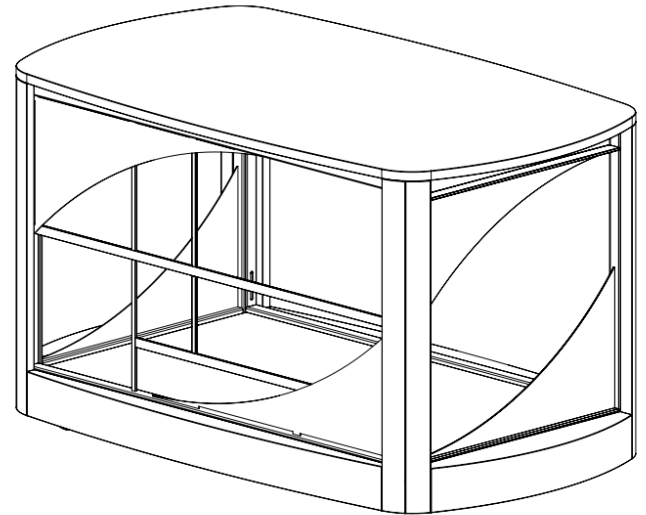

Square, h 75 cm - 3 No. Shelves

Extra components
Extractable countertop

the attached image is purely indicative

“Servilio 75 R”

Square, h 75 cm - 2 No. Shelves

+ 2 No. Extractable countertops

Extra components

Intermediate shelf

“Servilio 75 O”

Round, h 75 cm - 2 No. Shelves

the attached image is purely indicative

Extra components

Intermediate shelf

Extractable countertop

“Servilio 75 O”

Round, h 75 cm - 3 No. Shelves

Extra components
Extractable countertop

“Servilio 75 O”

Round, h 75 cm - 2 No. Shelves

+2 No. Extractable counter tops

the attached image is purely indicative

Extra components

Intermediate shelf

“Servilio” Trolley 95

“Servilio 95 R”

Square, h 95 cm - 2 No. Shelves

the attached image is purely indicative

Extra components

Intermediate shelf

Extractable countertop