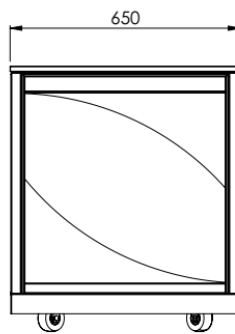

“Servilio” Trolley 75

“Servilio 75 R”

Square, h 75 cm - 2 No. Shelves

Extra components

Intermediate shelf

Extractable countertop

the attached image is purely indicative

"Servilio 75 R"

Square, h 75 cm - 3 No. Shelves

Extra components
Extractable countertop

the attached image is purely indicative

“Servilio 75 R”

Square, h 75 cm - 2 No. Shelves

+ 2 No. Extractable countertops

Extra components