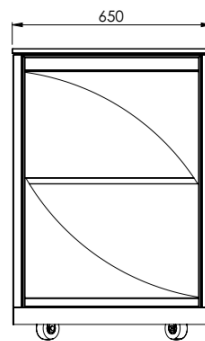

Round, h 75 cm - 3 No. Shelves

Extra components
Extractable countertop

“Servilio 75 O”

Round, h 75 cm - 2 No. Shelves

+2 No. Extractable counter tops

the attached image is purely indicative

Extra components

Intermediate shelf

“Servilio” Trolley 95

“Servilio 95 R”

Square, h 95 cm - 2 No. Shelves

the attached image is purely indicative

Extra components

Intermediate shelf

Extractable countertop

“Servilio 95 R”

Square, h 95 cm - 3 No. Shelves

the attached image is purely indicative

Extra components
Extractable countertop

“Servilio 95 R”

Square, h 95 cm - 2 No. Shelves

+ 2 No. Extractable countertops