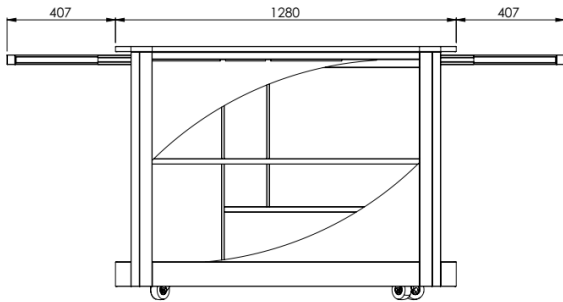

“Servilio 95 R”

Square, h 95 cm - 3 No. Shelves

the attached image is purely indicative

Extra components
Extractable countertop

“Servilio 95 R”

Square, h 95 cm - 2 No. Shelves

+ 2 No. Extractable countertops

Extra components

Intermediate shelf

“Servilio 95 O”

Round, h 95 cm - 2 No. Shelves

the attached image is purely indicative

Extra components

Intermediate shelf

Extractable countertop

“Servilio 95 O”

Round, h 95 cm - 3 No. Shelves

Extra components
Extractable countertop

“Servilio 95 O”

Round, h 95 cm - 2 No. Shelves

+ 2 No. Extractable countertops

the attached image is purely indicative

Extra components