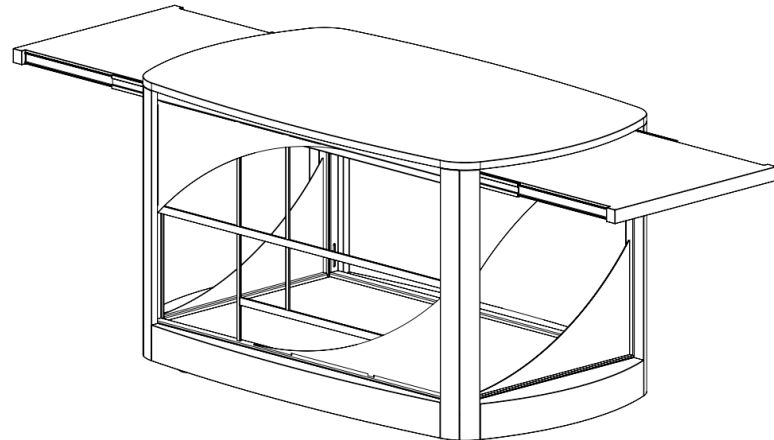

Intermediate shelf

“Servilio 75 O”

Round, h 75 cm - 2 No. Shelves

the attached image is purely indicative

Extra components

Intermediate shelf

Extractable countertop

“Servilio 75 O”

Round, h 75 cm - 3 No. Shelves

Extra components
Extractable countertop

“Servilio 75 O”

Round, h 75 cm - 2 No. Shelves

+2 No. Extractable counter tops

the attached image is purely indicative

Extra components

Intermediate shelf

“Servilio” Trolley 95

“Servilio 95 R”

Square, h 95 cm - 2 No. Shelves

the attached image is purely indicative

Extra components

Intermediate shelf

Extractable countertop

“Servilio 95 R”

Square, h 95 cm - 3 No. Shelves

the attached image is purely indicative

Extra components
Extractable countertop

“Servilio 95 R”

Square, h 95 cm - 2 No. Shelves

+ 2 No. Extractable countertops