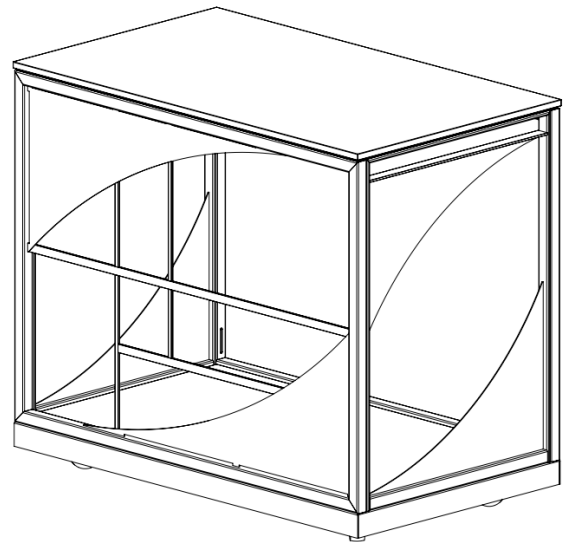

Intermediate shelf

“Servilio” Trolley 95

“Servilio 95 R”

Square, h 95 cm - 2 No. Shelves

the attached image is purely indicative

Extra components

Intermediate shelf

Extractable countertop

“Servilio 95 R”

Square, h 95 cm - 3 No. Shelves

the attached image is purely indicative

Extra components
Extractable countertop

“Servilio 95 R”

Square, h 95 cm - 2 No. Shelves

+ 2 No. Extractable countertops

Extra components

Intermediate shelf

“Servilio 95 O”

Round, h 95 cm - 2 No. Shelves

the attached image is purely indicative

Extra components

Intermediate shelf

Extractable countertop