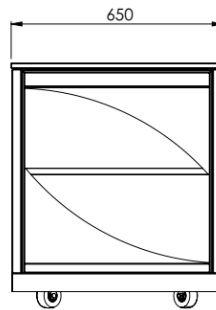

“Servilio” Trolley 75

“Servilio 75 R”

Square, h 75 cm - 2 No. Shelves

Extra components

Intermediate shelf

Extractable countertop

the attached image is purely indicative

"Servilio 75 R"

Square, h 75 cm - 3 No. Shelves

Extra components
Extractable countertop

the attached image is purely indicative

“Servilio 75 R”

Square, h 75 cm - 2 No. Shelves

+ 2 No. Extractable countertops

Extra components

Intermediate shelf

“Servilio 75 O”

Round, h 75 cm - 2 No. Shelves

the attached image is purely indicative

Extra components

Intermediate shelf

Extractable countertop

“Servilio 75 O”