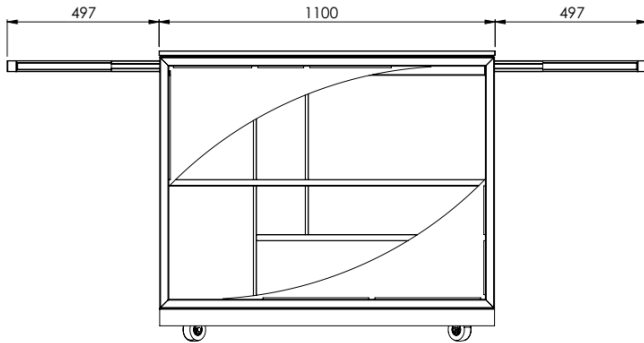

Intermediate shelf

“Servilio” Trolley 95

“Servilio 95 R”

Square, h 95 cm - 2 No. Shelves

the attached image is purely indicative

Extra components

Intermediate shelf

Extractable countertop

“Servilio 95 R”

Square, h 95 cm - 3 No. Shelves

the attached image is purely indicative

Extra components
Extractable countertop

“Servilio 95 R”

Square, h 95 cm - 2 No. Shelves

+ 2 No. Extractable countertops

Extra components

Intermediate shelf

“Servilio 95 O”

Round, h 95 cm - 2 No. Shelves

the attached image is purely indicative

Extra components

Intermediate shelf

Extractable countertop

“Servilio 95 O”

Round, h 95 cm - 3 No. Shelves

Extra components
Extractable countertop

“Servilio 95 O”

Round, h 95 cm - 2 No. Shelves

+ 2 No. Extractable countertops

the attached image is purely indicative

Extra components