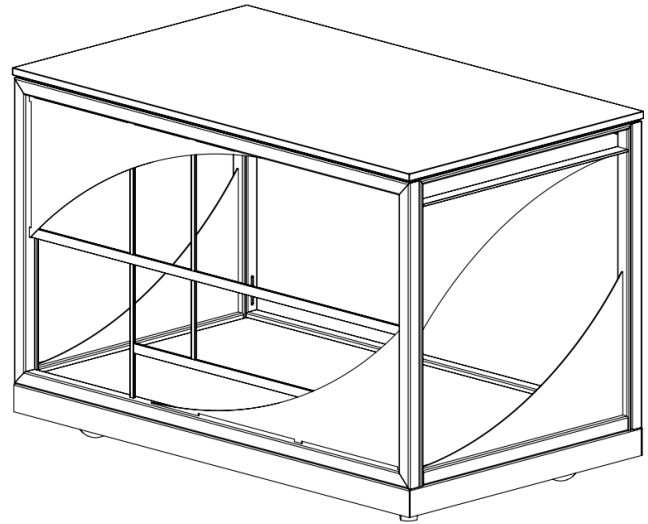

“Servilio” Trolley 75

“Servilio 75 R”

Square, h 75 cm - 2 No. Shelves

Extra components

Intermediate shelf

Extractable countertop

the attached image is purely indicative

"Servilio 75 R"

Square, h 75 cm - 3 No. Shelves

Extra components
Extractable countertop

the attached image is purely indicative

“Servilio 75 R”

Square, h 75 cm - 2 No. Shelves

+ 2 No. Extractable countertops

Extra components

Intermediate shelf

“Servilio 75 O”

Round, h 75 cm - 2 No. Shelves

the attached image is purely indicative

Extra components

Intermediate shelf

Extractable countertop

“Servilio 75 O”