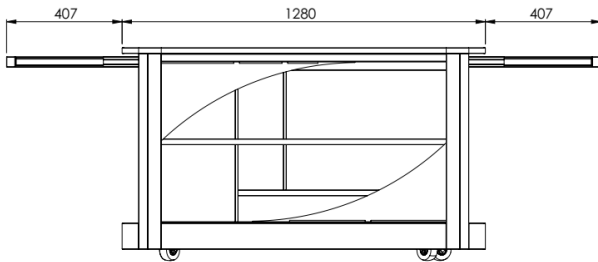

Intermediate shelf

“Servilio 75 O”

Round, h 75 cm - 2 No. Shelves

the attached image is purely indicative

Extra components

Intermediate shelf

Extractable countertop

“Servilio 75 O”

Round, h 75 cm - 3 No. Shelves

Extra components
Extractable countertop

“Servilio 75 O”

Round, h 75 cm - 2 No. Shelves

+2 No. Extractable counter tops

the attached image is purely indicative

Extra components

Intermediate shelf

“Servilio” Trolley 95

“Servilio 95 R”

Square, h 95 cm - 2 No. Shelves

the attached image is purely indicative

Extra components

Intermediate shelf

Extractable countertop

“Servilio 95 R”

Square, h 95 cm - 3 No. Shelves

the attached image is purely indicative

Extra components
Extractable countertop

“Servilio 95 R”

Square, h 95 cm - 2 No. Shelves

+ 2 No. Extractable countertops