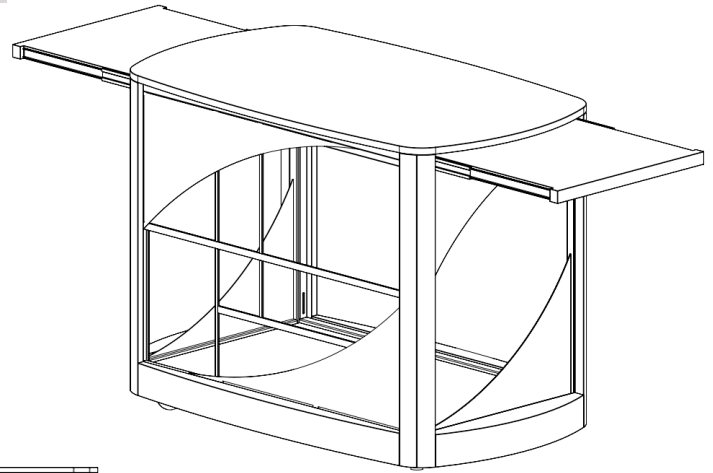

Extra components

Intermediate shelf

“Servilio 95 O”

Round, h 95 cm - 2 No. Shelves

the attached image is purely indicative

Extra components

Intermediate shelf

Extractable countertop

“Servilio 95 O”

Round, h 95 cm - 3 No. Shelves

Extra components
Extractable countertop

“Servilio 95 O”

Round, h 95 cm - 2 No. Shelves

+ 2 No. Extractable countertops

the attached image is purely indicative

Extra components