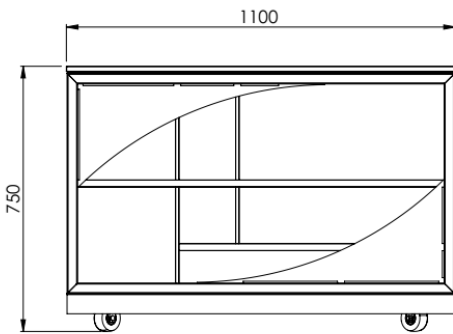

“Servilio” Trolley 75

“Servilio 75 R”

Square, h 75 cm - 2 No. Shelves

Extra components

Intermediate shelf

Extractable countertop

the attached image is purely indicative

"Servilio 75 R"

Square, h 75 cm - 3 No. Shelves

Extra components
Extractable countertop

the attached image is purely indicative

“Servilio 75 R”

Square, h 75 cm - 2 No. Shelves

+ 2 No. Extractable countertops

Extra components